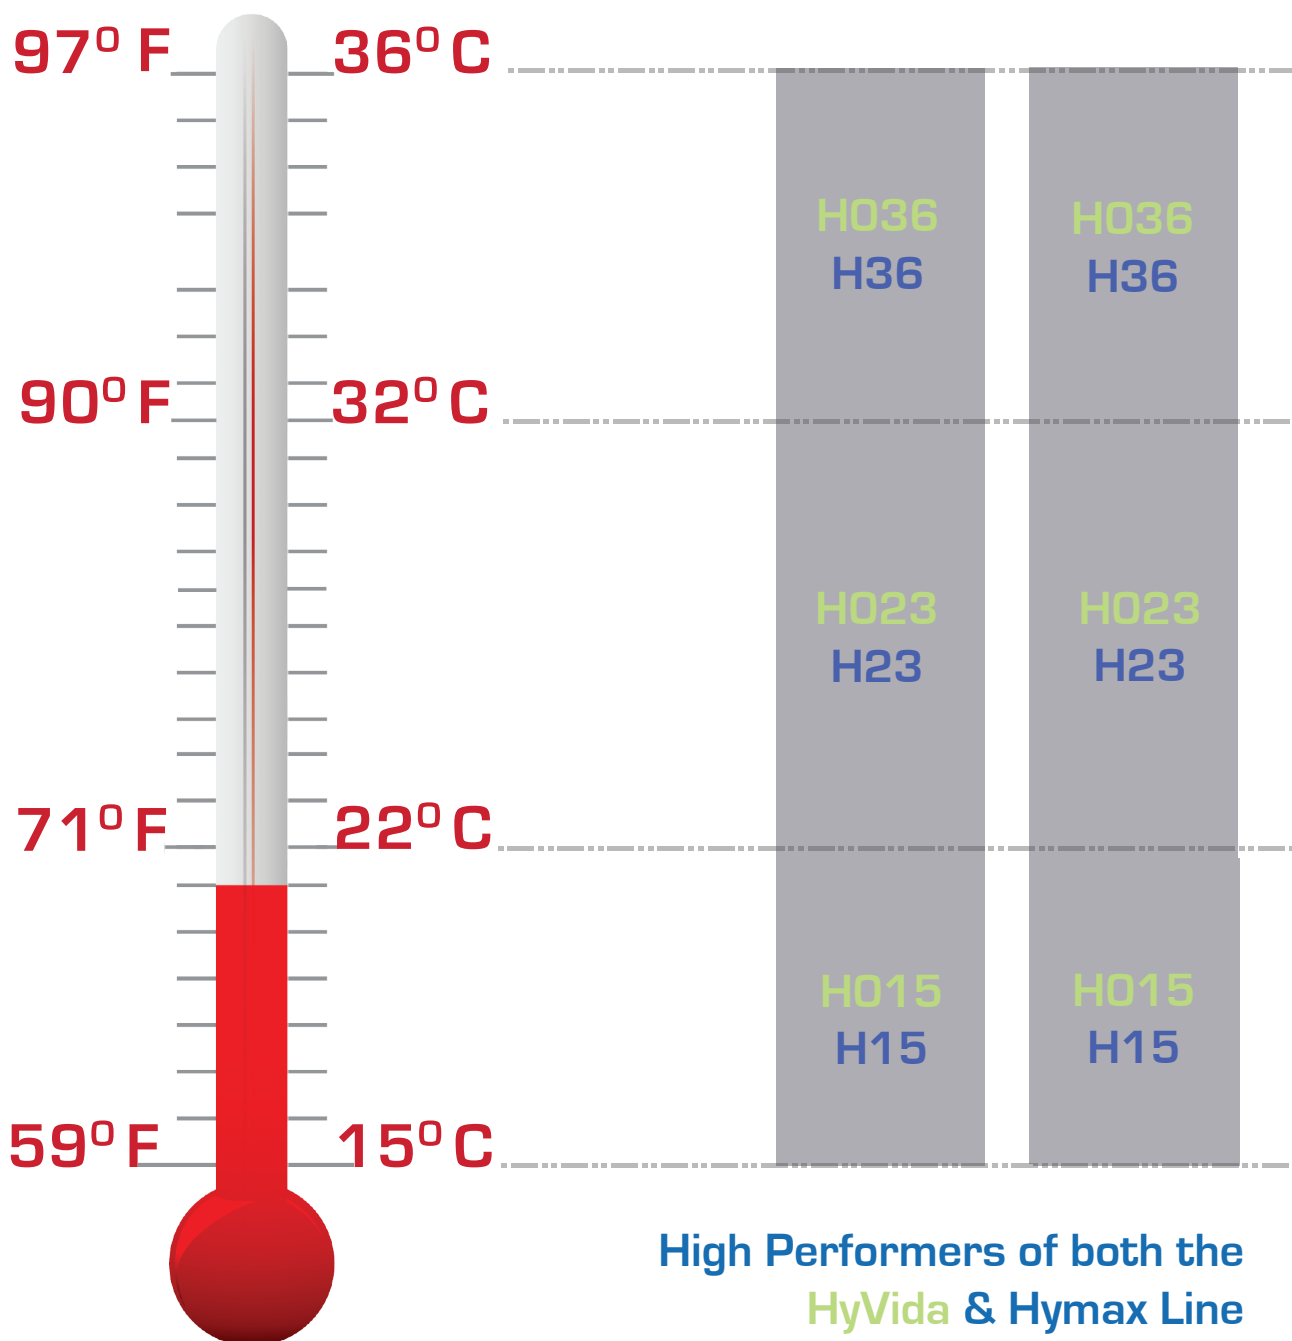

Activator TDS

Legend

Green = HyVida

Blue = HyMax

PARTS

Specific Panel

Full Car

High Performers of both the
HyVida & Hymax Line

ONE OF THE MAIN CHARACTERISTICS OF THE HARDENERS
POSSIBILITIES OF COVERING LARGE AREAS IN ALL CLIMATE CONDITIONS